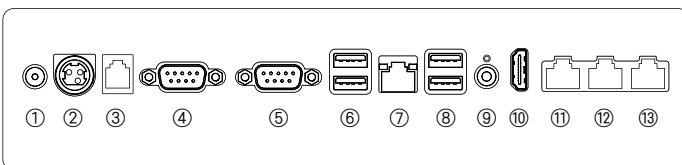

I/O INTERFACES

Description

① DC-OUT (12V)	⑧ USB 3.0
② DC-IN (24V)	⑨ Audio Jack (Line-Out)
③ Cash Drawer (RJ-11)	⑩ HDMI
④ COM#1 (DSUB-9P)	⑪ COM#3 (RJ-45)
⑤ COM#2 (DSUB-9P)	⑫ COM#4 (RJ-45)
⑥ USB 3.0	⑬ COM#5 / MSR (RJ-45)
⑦ LAN (RJ-45)	

ORDER CODES

Product Code	Description
HAN-HT1PBBAE4NNV3	I3-1115G4, 4GB, 128GB, OS, All Black, V3 Stand
HAN-HT1PBBBE4NNV3	I3-1115G4, 4GB, 256GB, OS, All Black, V3 Stand
HAN-HT1PBBAE8NNV3	I3-1115G4, 8GB, 128GB, OS, All Black, V3 Stand
HAN-HT1PBBBE8NNV3	I3-1115G4, 8GB, 256GB, OS, All Black, V3 Stand
HAN-HT2PBBAE4NNV3	I5-1135G7, 4GB, 128GB, OS, All Black, V3 Stand
HAN-HT2PBBBE4NNV3	I5-1135G7, 4GB, 256GB, OS, All Black, V3 Stand
HAN-HT2PBBAE8NNV3	I5-1135G7, 8GB, 128GB, OS, All Black, V3 Stand
HAN-HT2PBBBE8NNV3	I5-1135G7, 8GB, 256GB, OS, All Black, V3 Stand