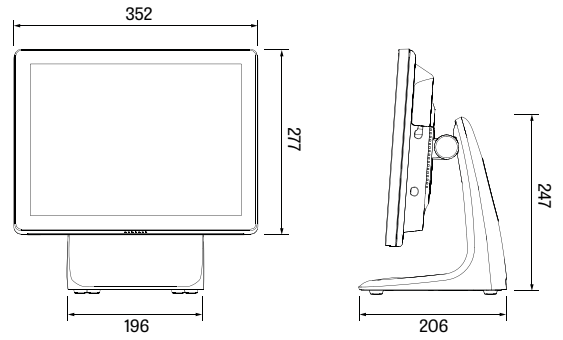

HIT RAPIDO

PERIPHERAL OPTIONS

9.7" Dual Display

MSR

Customer Display (VFD)

SPECIFICATIONS

CPU & Chipset	Intel® Core™ 11th Gen Tigerlake I5-1135G7 Processor (8M Cache, 4.20 GHz) Intel® Core™ 11th Gen Tigerlake I3-1115G4 Processor (6M Cache, 4.10 GHz) System on chip (SoC)
Memory	DDR4L 4GB SoDIMM (Up to 16GB)
Storage	2.5", SATA-III SSD 128GB (Up to 512GB) (Optional RAID; Ask for details)
Display	15", 1024 x 768, 24bit, Luminance : 350 cd/m ² , Backlight : LED
Touch Panel	15", Projective Capacitive Touch (Bezelleless)
HDMI	1EA (Intel® HD Graphics)
LAN	1EA (RealTek RTL8111H Gigabit LAN)
Serial	5EA (DSUB-9P x 2EA / RJ-45 x 2EA / RJ-11 x 1EA (MSR))
USB	USB 3.0 x 4EA(I/O), USB 2.0 x 2EA (Rear)
Audio	1EA (Line-Out)
Speaker	1EA (1W)
Cooler & FAN	Fanless
Cash Drawer	1EA (RJ-11) (DK Port Default : 24V/GPIO)
Power Adaptor	96[W] Adaptor, Input AC 100~240V/50~60HZ, DC 24V/4A (DIN 3-Pin)
Dimension (W x L x H) (mm)	430(W) x 410(L) x 310(H) (BOX)
Weight (kg)	4.8kg

DIMENSION

Unit : mm

OPTIONS

OS	Windows 10 IoT / Windows 10 PRO / Linux(CentOS 7.X -) (Windows 11 PRO PC Version Only)
Dual Display	9.7"/15", TFT-LCD, 1024 x 768, LED panel (Non-touch / PCAP Touch)
Customer Display	VFD Type 20 Characters x 2 Lines (Serial RS-232)
Customer Card Reader	Dual-Track(1&2) or Triple-Track(1&2&3) (USB)
Case Color	All Black / Black & White