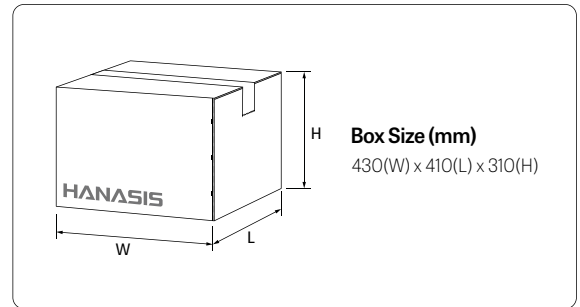

HIT RAPIDO

PERIPHERAL OPTIONS

9.7" Dual Display

MSR

Customer Display (VFD)

SPECIFICATIONS

CPU & Chipset	Intel® Core™ 11th Gen Tigerlake I5-1135G7 Processor (8M Cache, 4.20 GHz) Intel® Core™ 11th Gen Tigerlake I3-1115G4 Processor (6M Cache, 4.10 GHz) System on chip (SoC)
Memory	DDR4L 4GB SoDIMM (Up to 16GB)
Storage	2.5", SATA-III SSD 128GB (Up to 512GB) (Optional RAID; Ask for details)
Display	15", 1024 x 768, 24bit, Luminance : 350 cd/m ² , Backlight : LED
Touch Panel	15", Projective Capacitive Touch (Bezelleless)
HDMI	1EA (Intel® HD Graphics)
LAN	1EA (RealTek RTL8111H Gigabit LAN)
Serial	5EA (DSUB-9P x 2EA / RJ-45 x 2EA / RJ-11 x 1EA (MSR))
USB	USB 3.0 x 4EA(I/O), USB 2.0 x 2EA (Rear)
Audio	1EA (Line-Out)
Speaker	1EA (1W)
Cooler & FAN	Fanless
Cash Drawer	1EA (RJ-11) (DK Port Default : 24V/GPIO)
Power Adaptor	96[W] Adaptor, Input AC 100~240V/50~60HZ, DC 24V/4A (DIN 3-Pin)
Dimension (W x L x H) (mm)	430(W) x 410(L) x 310(H) (BOX)
Weight (kg)	4.8kg

DIMENSION

Unit : mm

OPTIONS

OS	Windows 10 IoT / Windows 10 PRO / Linux(CentOS 7.X -) (Windows 11 PRO PC Version Only)
Dual Display	9.7"/15", TFT-LCD, 1024 x 768, LED panel (Non-touch / PCAP Touch)
Customer Display	VFD Type 20 Characters x 2 Lines (Serial RS-232)
Customer Card Reader	Dual-Track(1&2) or Triple-Track(1&2&3) (USB)
Case Color	All Black / Black & White